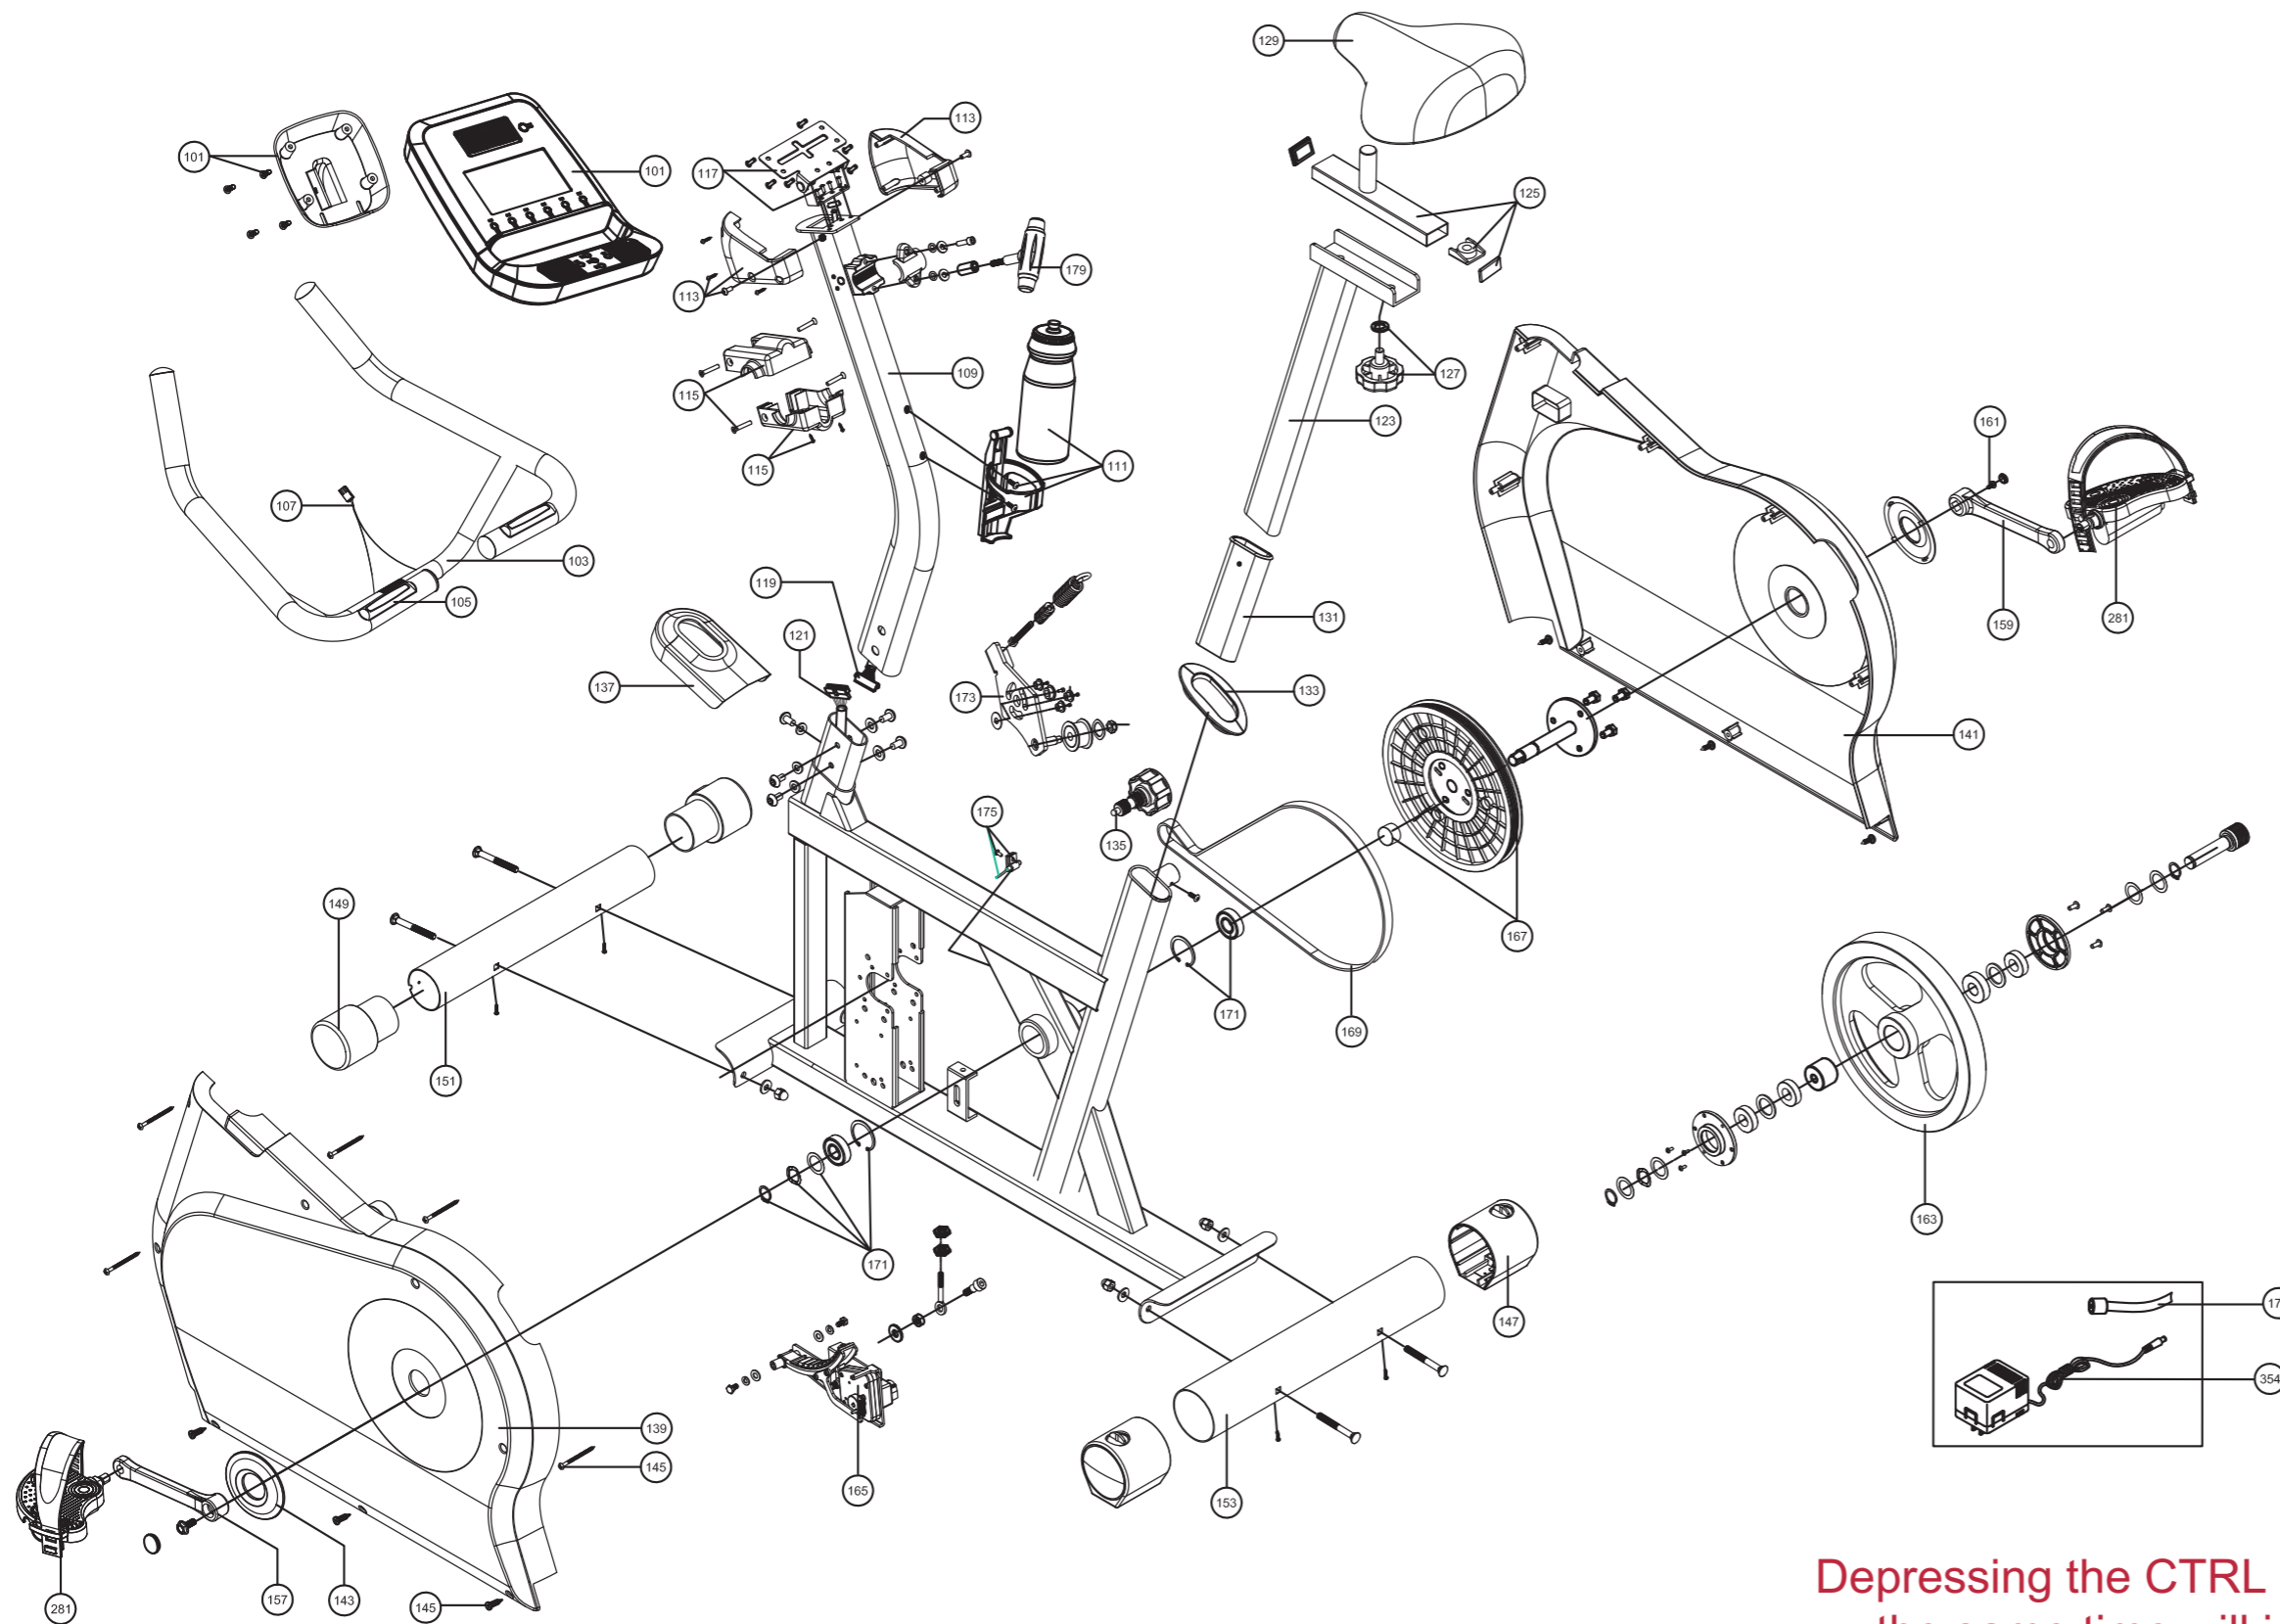

Diamondback 500Ub Upright Bike

FitnessServe.com Price List

101	22-50-101	Console Assembly
103	22-50-103	Handle Bar Assembly
105	22-50-105	HP Sensors
107	22-50-107	HR Wire Harness - Handle Bar
109	22-50-109	Console Mast
111	22-50-111	Water Bottle Set
113	22-50-113	Console Mount Covers
115	22-50-115	Handle Bar Covers
117	22-50-117	Console Mount
119	22-50-119	Main Wire Harness - Console Mast
121	22-50-121	Main Wire Harness - Frame
123	22-50-123	Seat Post
125	22-50-125	Seat Slide Adjuster
127	22-50-127	Seat Slide Knob
129	22-50-129	Saddle
131	22-50-131	Seat Post Bushing
133	22-50-133	Seat Post Cover
135	22-50-135	Seat Pin Assembly
137	22-50-137	Console Mast Cover
139	22-50-139	Left Sidecase
141	22-50-141	Right Sidecase
143	22-50-143	Crank Insert
145	22-50-145	Main Sidecase Bolt Kit
147	22-50-147	Leveling Caps
149	22-50-149	Transport Wheels
151	22-50-151	Front Stabilizer
153	22-50-153	Rear Stabilizer
157	22-50-157	Left Crank Arm
159	22-50-159	Right Crank Arm
161	22-50-161	Crank Arm Hex Bolt
163	22-50-163	Flywheel
165	22-50-165	Brake Assembly
167	22-50-167	Drive Pulley
169	22-50-169	Drive Belt
171	22-50-171	BB Bearing Kit
173	22-50-173	Idler Assembly
175	22-50-175	Speed Sensor
177	22-90-177	Input Jack
179	22-50-179	Handle Bar Adjustment Knob & Hardware
181	22-50-181	Console Back Panel
281	22-50-281	Pedals & Straps
354	22-09-354	AC Adapter
900	22-50-900	Owner's Manual
183	22-50-183	Assembly Hardware Kit

Depressing the CTRL key and the + key at the same time will increase font size.