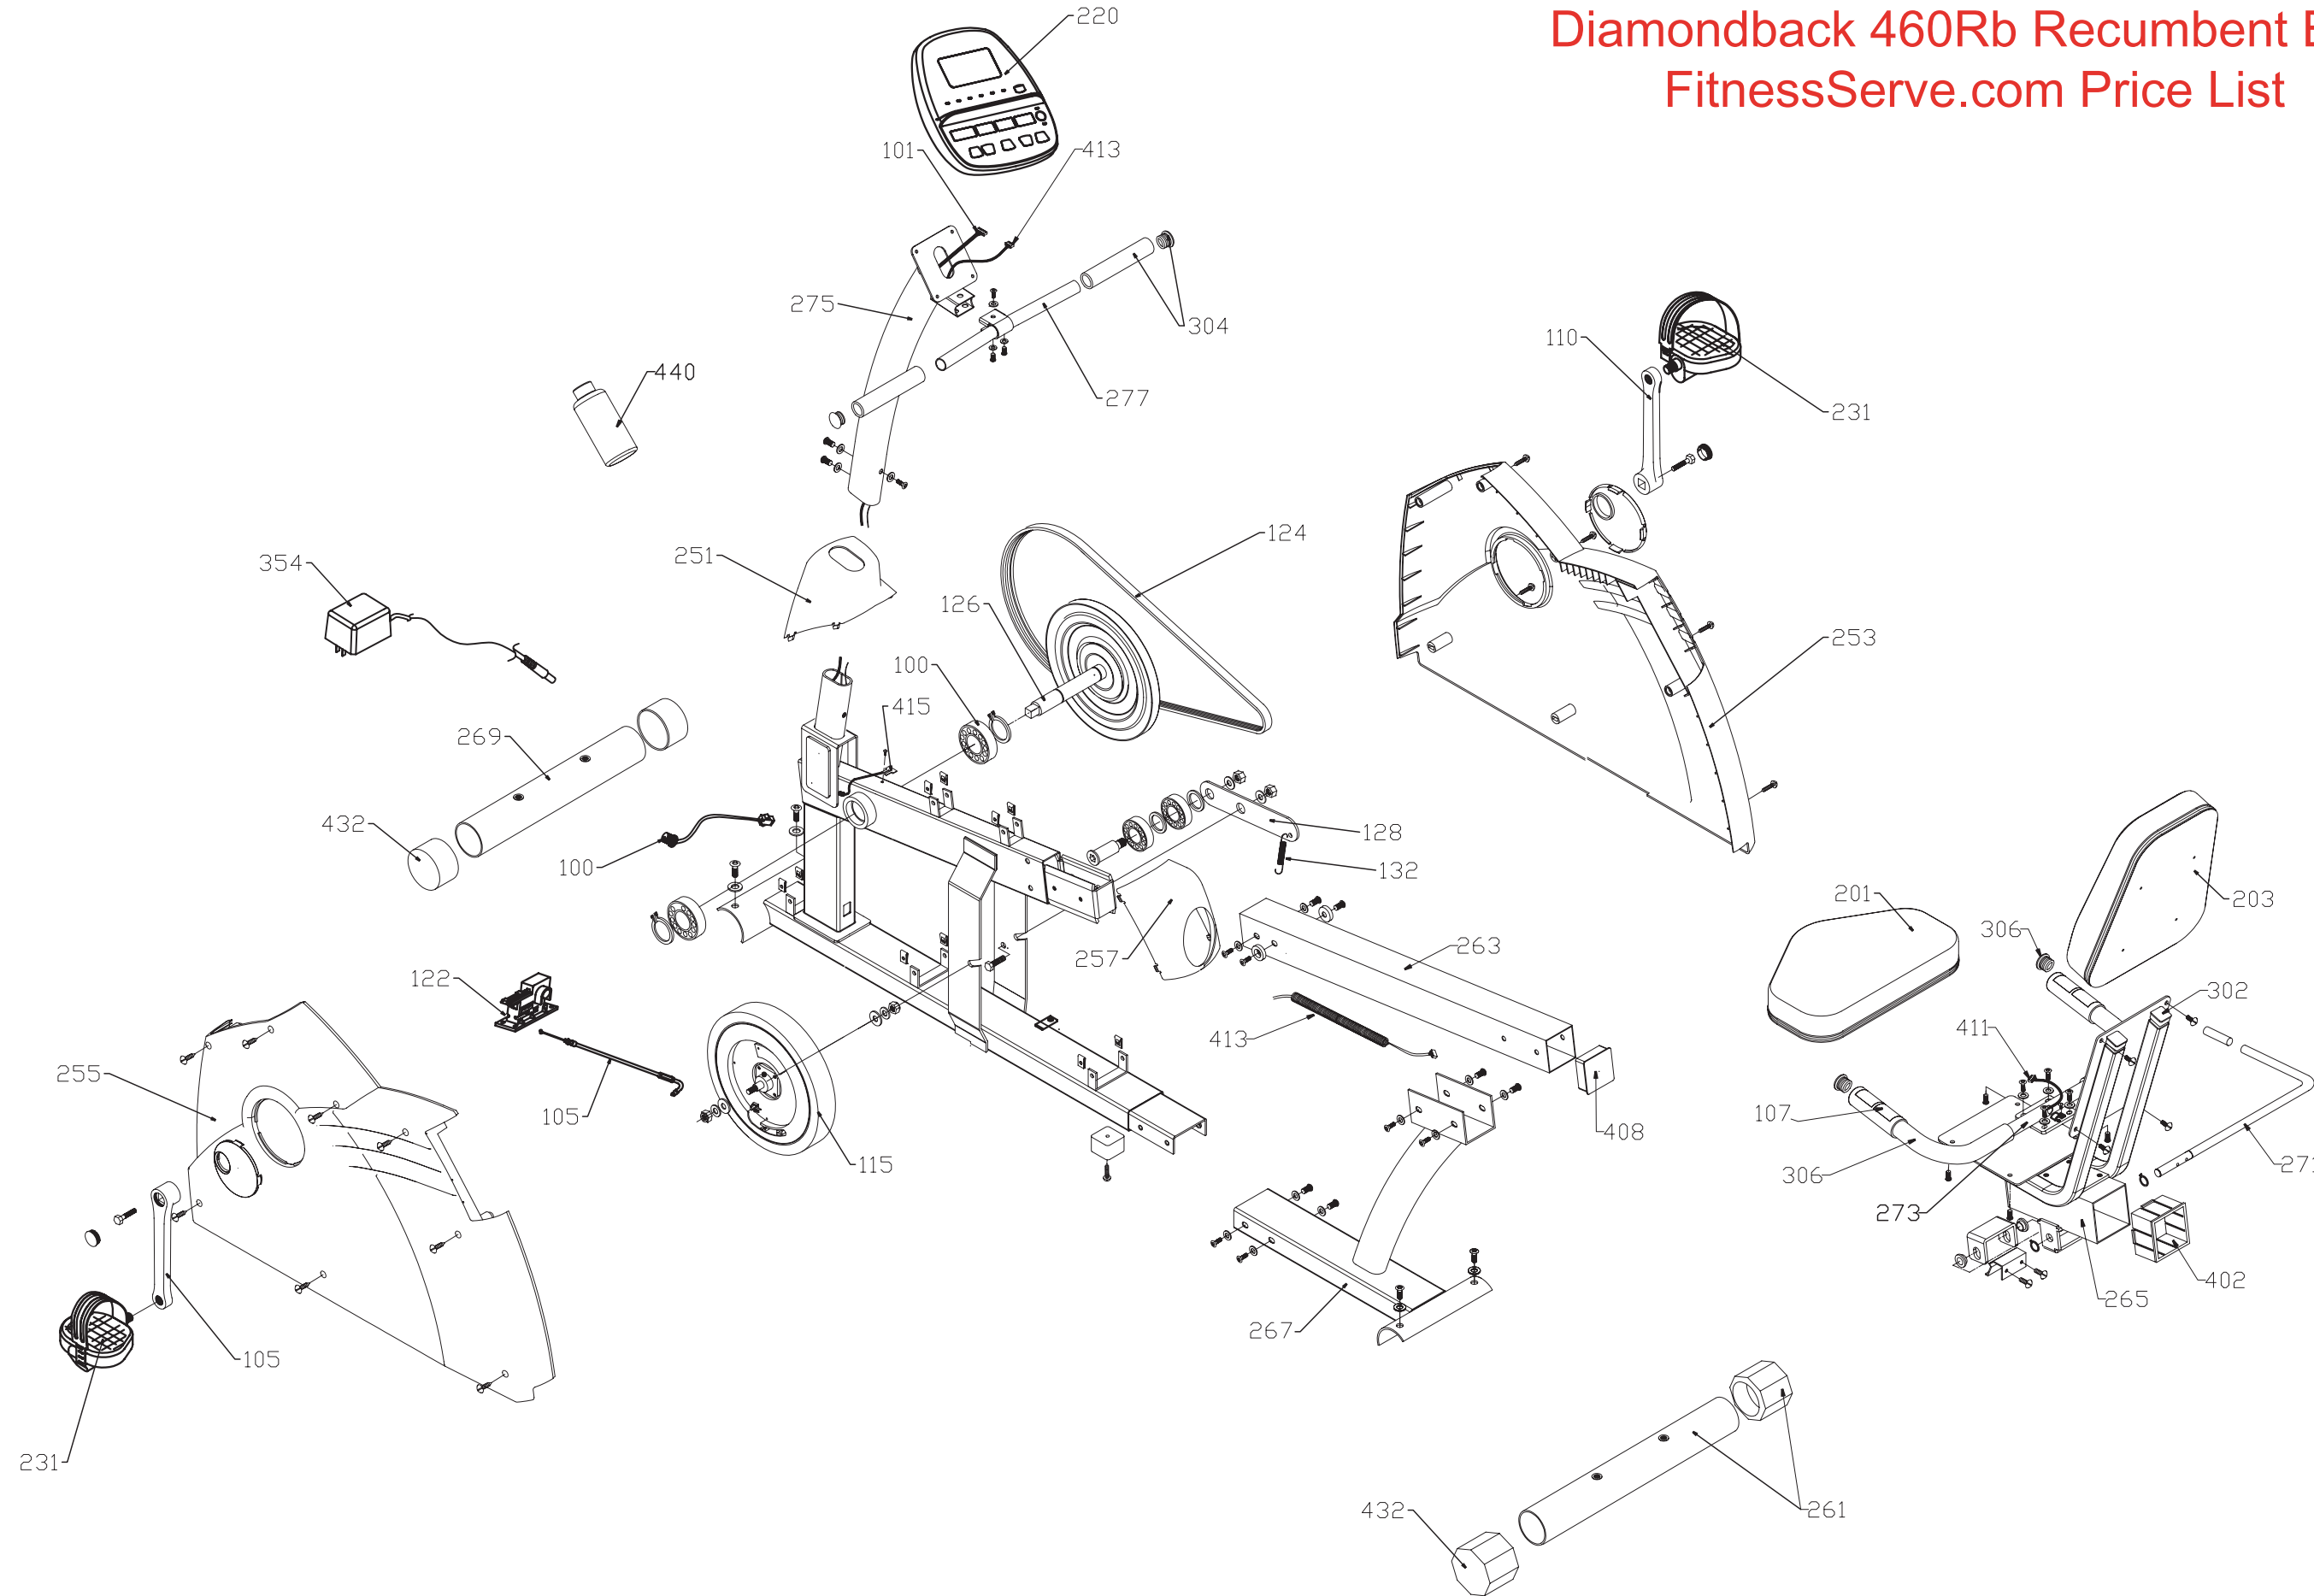

## Diamondback 460Rb Recumbent Bike FitnessServe.com Price List

- 100 22-03-100 Bottom Bracket Bearing Set
- 101 22-60-101 Main Wire Harness
- 105 22-04-105 460Ub/Rb Tension Cable
- 105 22-03-105 460Ub/Rb Crank Assembly - LH
- 107 22-60-107 460Ub/Rb Hand Pulse Sensor
- 110 22-03-110 460Ub/Rb Crank assembly - RH
- 115 22-03-115 460Ub/Rb Brake Assembly
- 122 22-60-122 460Ub/Rb Motor
- 124 22-03-124 460Ub/Rb Drive Belt 450J6
- 126 22-03-126 460Ub/Rb Drive Pulley Assembly
- 128 22-03-128 460Rb Idler Assembly
- 132 22-03-132 460Ub/Rb Idler Spring
- 201 22-04-201 460Rb Seat Pad
- 203 22-04-203 460Rb Seat Back Pad
- 220 22-60-220 460Ub/Rb Console
- 231 22-04-231 460Ub/Rb Pedal Set (L & R)
- 251 22-60-251 460Rb Console Mast Cover
- 253 22-60-253 460Ub/Rb Sidecase 460Ub - RH
- 255 22-60-255 460Ub/Rb Sidecase 460Ub - LH
- 257 22-60-257 460Rb Seat Track Cover
- 261 22-60-261 460R/Ub Rear Stabilizer
- 263 22-60-263 460Rb Seat Track
- 265 22-60-265 460Rb Seat Frame Assembly
- 267 22-60-267 Seat Track Supporting Assembly
- 269 22-60-269 Transporting Bar Assembly
- 271 22-60-271 460Rb Seat Lock Mechanism
- 273 22-60-273 460Rb Seat Handlebar Assembly
- 275 22-60-275 460Rb Console Mast Assembly
- 277 22-60-277 460Rb Handlebar Asseby
- 302 22-03-302 460Rb End Caps, Seat Frame
- 304 22-03-304 460Rb Foam Grips & End Caps, 4pcs set
- 306 22-03-306 460Rb Foam Grip, Rear Handlebar
- 402 22-03-402 460Rb Seat Frame Bushing
- 408 22-03-408 460Rb Seat Track End Cap
- 411 22-04-411 Hand Pulse Wire Harness, Handlebar (2pcs)
- 413 22-04-413 460Rb Hand Pulse Wire Harness, Retracting Cable
- 415 22-04-415 460Ub/Rb RPM Sensor
- 432 22-03-432 460Ub/Rb Transporting Wheels & Leveling Caps
- 440 22-63-440 460Ub/Rb Water Bottle
- 354 22-60-354 AC Adapter 6VDC
- 100 22-60-100 460 Input Jack
- 355 22-03-355 460Rb Hardware Kit
- 903 22-96-903 460Ub/Rb Owner's Manual

Depressing the CTRL key and the + key at the same time will increase font size.