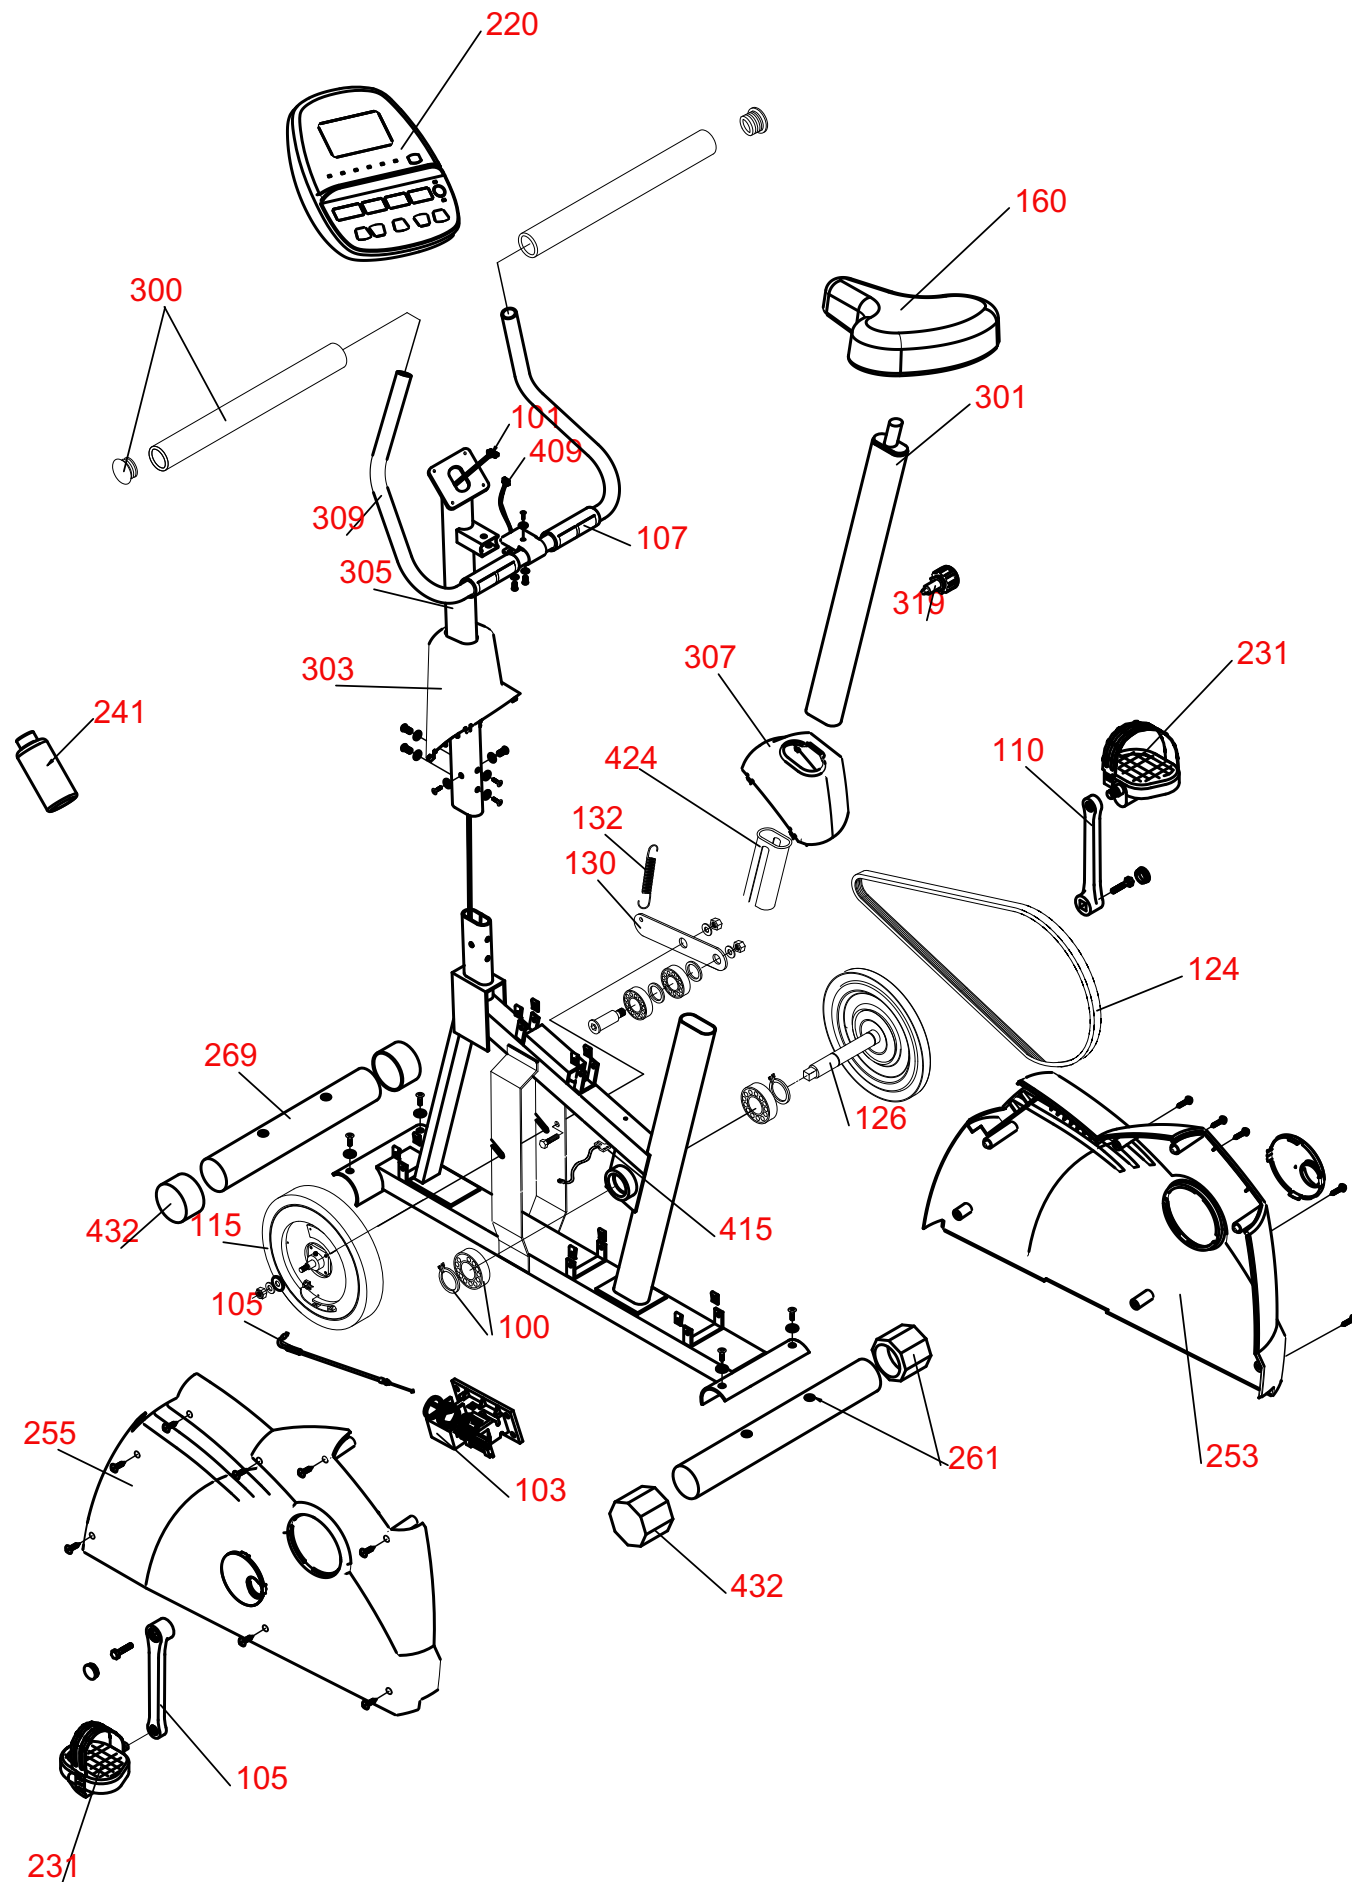

Diamondback 400U Upright Bike

FitnessServe.com Price List

Exploded Dwg No.	Part Number	Description
100	22-03-100	Bottom bracket bearing set, 400U/R
101	22-04-101	Main Wire Harness, 400U/R
103	22-04-103	Motor, 400U/R
105	22-03-105	Crank assy, L, 400U/R
105	22-04-105	Tension cable, 400U/R
107	22-04-107	Hand pulse sensors, 400U/R
110	22-03-110	Crank assy, R, 400U/R
115	22-03-115	Brake assy w/ free wheel, 400U/R
124	22-03-124	Drive belt, 450J6, 400U/R
126	22-03-126	Drive pulley assy, 400U/R
130	22-03-130	Idler assy, 400U
132	22-03-132	Idler spring, 400U/R
160	22-19-160	Upright Saddle
220	22-04-220	Console, 400U/R
231	22-04-231	Pedal Set, L & R, 400U/R
241	22-04-241	Water bottle, 400U/R
253	22-04-253	Sidecase (includes crank insert cover) 400U R
255	22-04-255	Sidecase (includes crank insert cover) 400U L
261	22-04-261	Stablizer bar assy, (rear) 400U/R
269	22-04-269	Transporting bar assy (front), 400U/R
300	22-03-300	End caps & Foam Grips, 4pcs, 400U
301	22-04-301	Seat post assy, 400U
303	22-04-303	Console mast cover, 400U
305	22-04-305	Console mast assy, 400U
307	22-04-307	Seat post cover, 400U
309	22-04-309	Handlebar assy, 400U
319	22-04-319	Seat Pin Assembly, 400U
409	22-04-409	Hand pulse wire harness, 60cm, 400U
415	22-04-415	Speed sensor, 400U/R
424	22-03-424	Seat post sleeve, 400U
432	22-03-432	Transporting wheels & Leveling Caps, 400U/R
	22-03-350	Hardware Kit, 300U
	22-04-900	Owner's Manual

Depressing the CTRL key and the + key at the same time will increase font size.