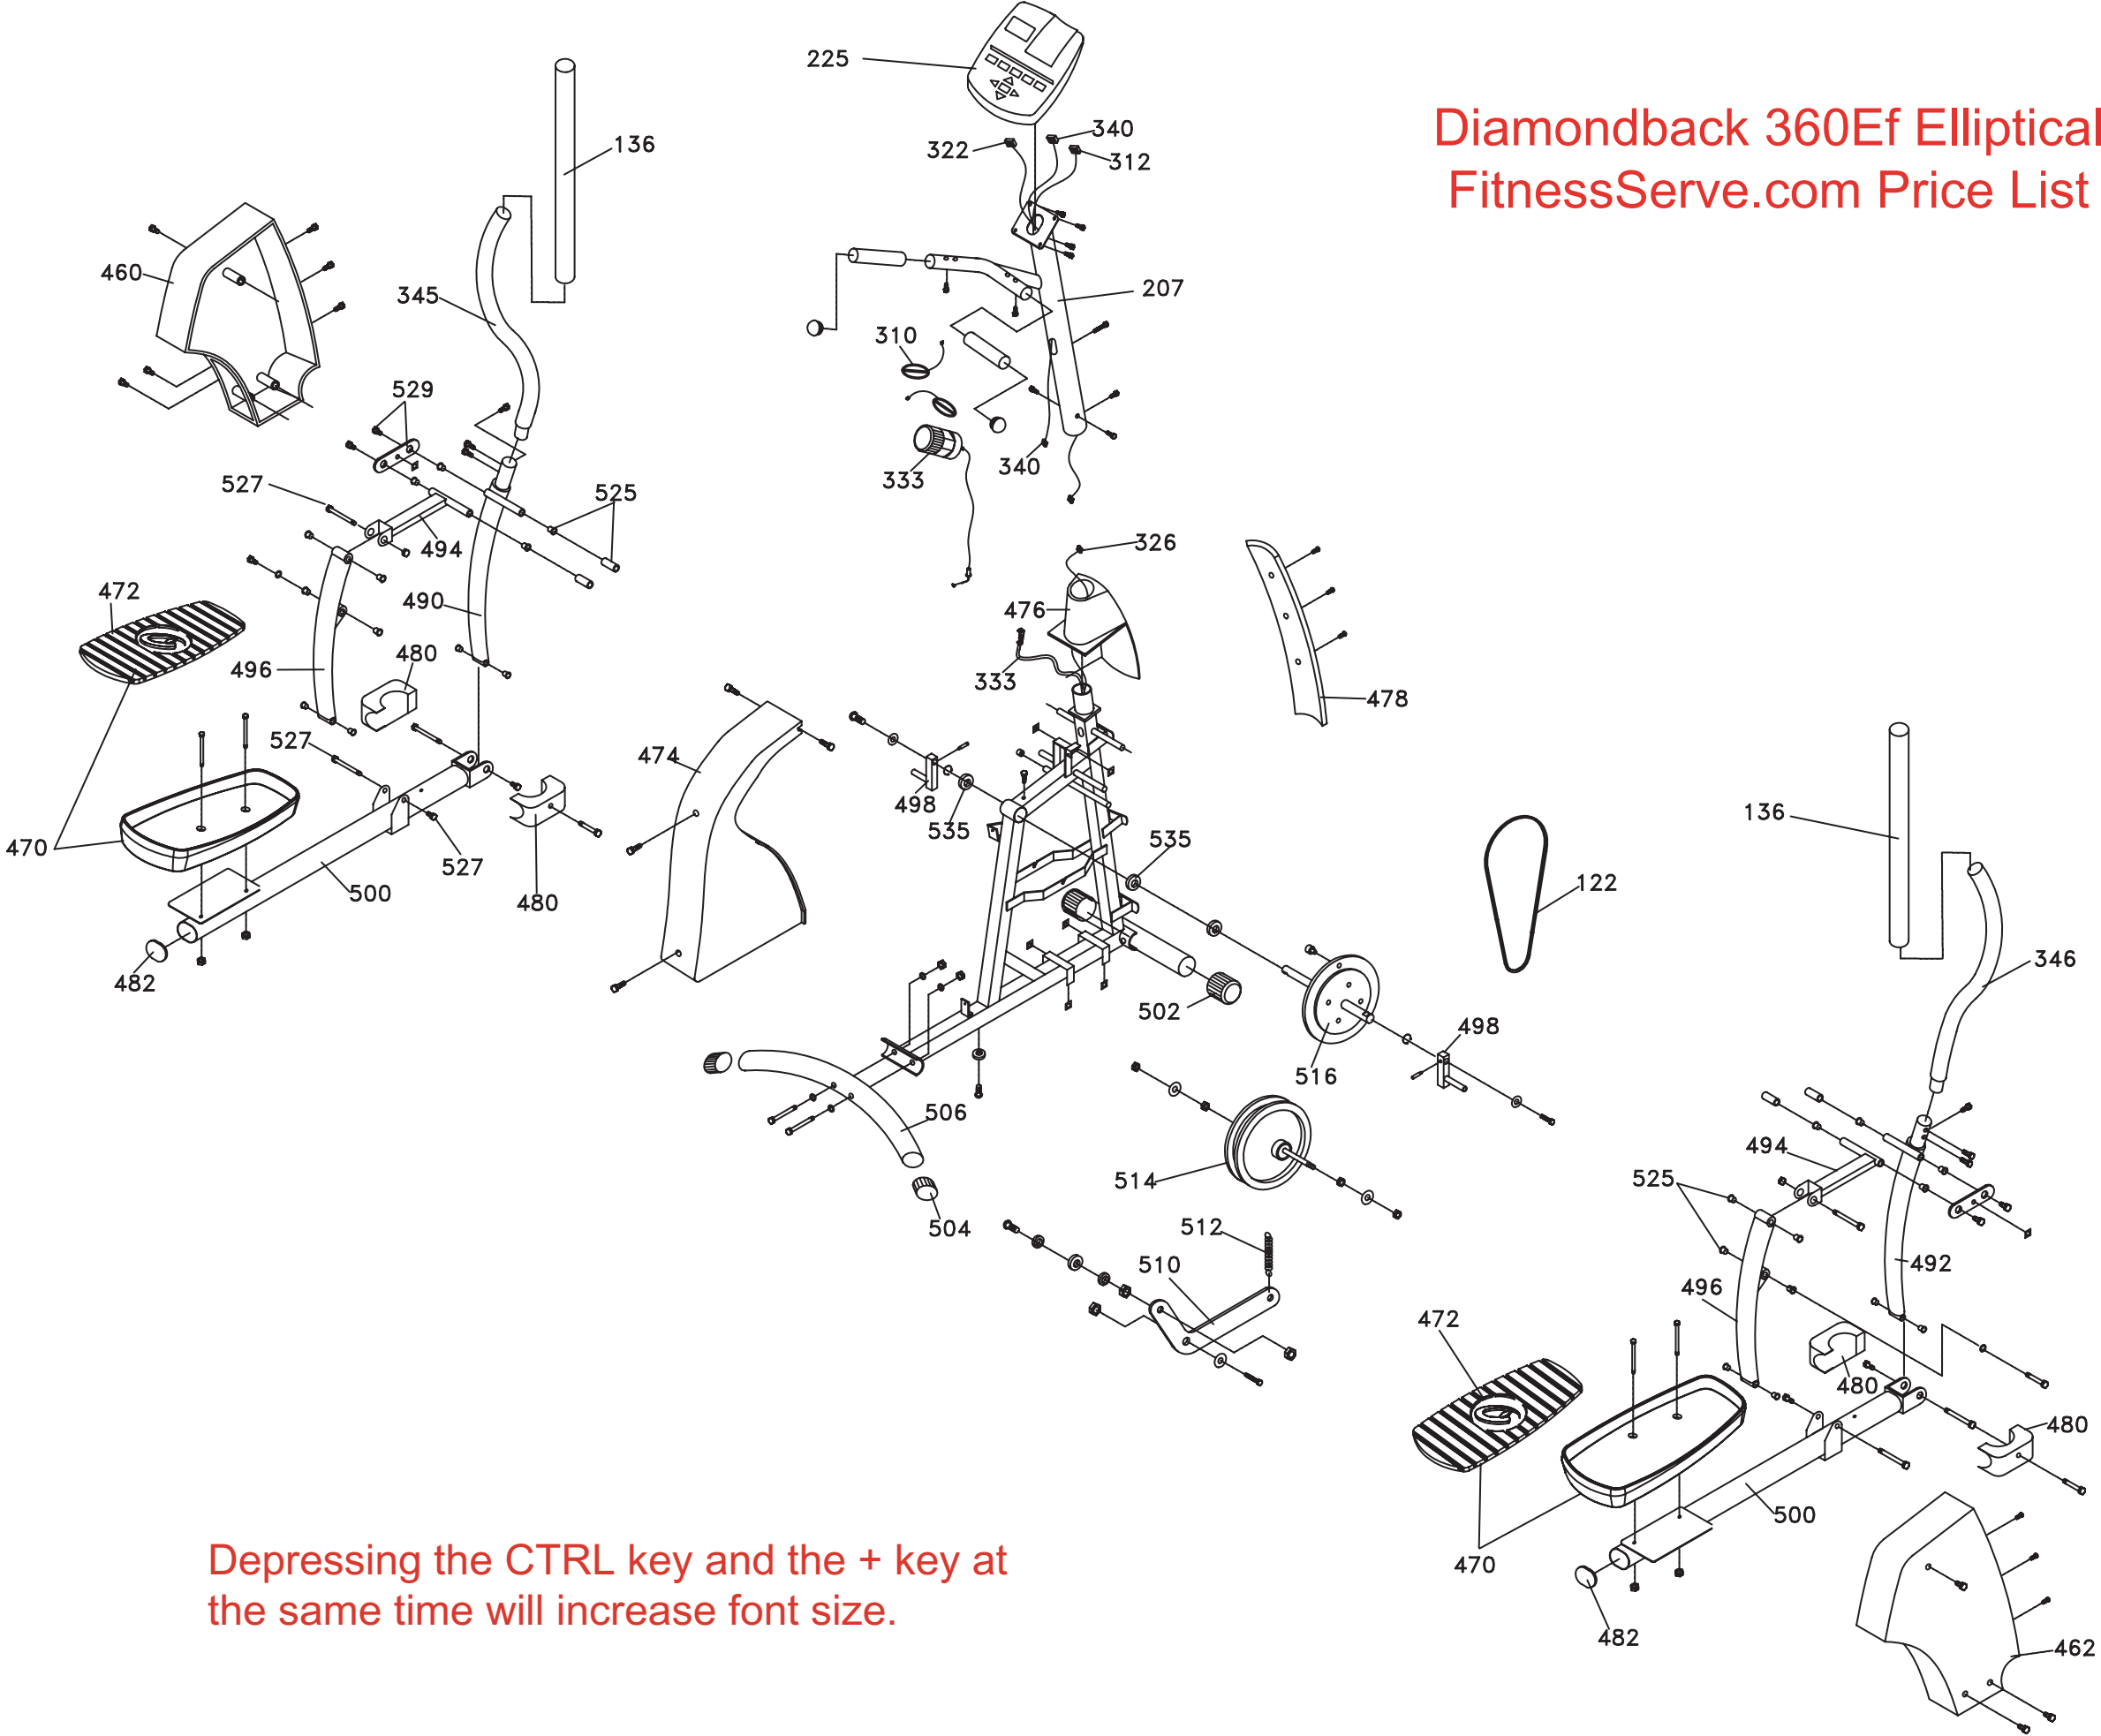

Diamondback 360Ef Elliptical
 FitnessServe.com Price List

300Ef Parts List

Exploded Part Number Description

- 122 22-03-122 360Ef Drive Belt
- 136 22-85-136 360Ef Handrail Foam Grips
- 207 22-60-207 360Ef Console Mast
- 225 22-03-225 360Ef Console
- 310 22-03-310 360Ef Hand Pulse Sensors
- 312 22-03-312 360Ef Hand Pulse Wire Harness
- 322 22-03-322 360Ef Speed Sensor Wire Harness - Console Mast
- 326 22-03-326 360Ef Sensor Sensor With Wire Harness
- 333 22-03-333 360Ef Tension Adjuster
- 340 22-03-340 360Ef Tension Sensor Wire
- 345 22-60-345 360Ef Steparm - Left
- 346 22-60-346 360Ef Steparm - Right
- 460 22-60-460 360Ef Sidecase - Left
- 462 22-60-462 360Ef Sidecase - Right
- 470 22-60-470 360Ef Footplates - Pair
- 472 22-60-472 360Ef Footpad - Pair
- 474 22-60-474 360Ef Rear Sidecase
- 476 22-60-476 360Ef Console Mast Cover
- 478 22-60-478 360Ef Front Sidecase
- 480 22-60-480 360Ef Font Link Casing
- 482 22-03-482 360Ef Bottom Linkage Endcap - PAIR
- 490 22-60-490 360Ef Front Linkage - Left
- 492 22-60-492 360Ef Front Linkage - Right
- 494 22-60-494 360Ef Top Linkage
- 496 22-60-496 360Ef Rear Linkage
- 498 22-03-498 360Ef Rear Linkage Swing
- 500 22-60-500 360Ef Bottom Linkage - Pair
- 502 22-03-502 360Ef Transport Bar Cap
- 504 22-03-504 360Ef Stabilizer Bar Cap
- 506 22-60-506 360Ef Stabilizer Bar
- 510 22-03-510 360Ef Idler Assembly
- 512 22-03-512 360Ef Idler Spring
- 514 22-03-514 360Ef Brake Assembly
- 516 22-03-516 360Ef Drive Pulley
- 525 22-03-525 360Ef Bushing Kit #1
- 527 22-03-527 360Ef Bushing Kit #2
- 529 22-03-529 360Ef Bushing Kit #3
- 535 22-03-535 360Ef Bottom Bracket Bearings
- 440 22-63-440 360Ef Water Bottle
- 520 22-03-520 360Ef Harware Kit
- 901 22-96-901 360Ef Owner's Manual

Depressing the CTRL key and the + key at the same time will increase font size.